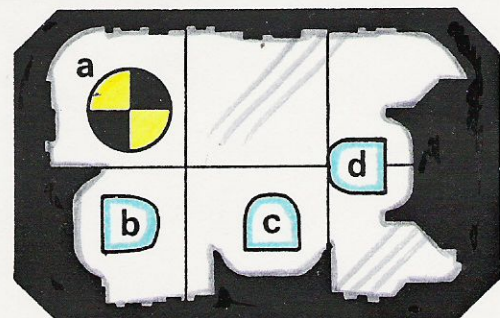

NEUMEYER

TIANG

GAUGRAN

ANDROVICH

D-DECK

BAKER

AGENT HOLIDAY

SHAPESHIFTER